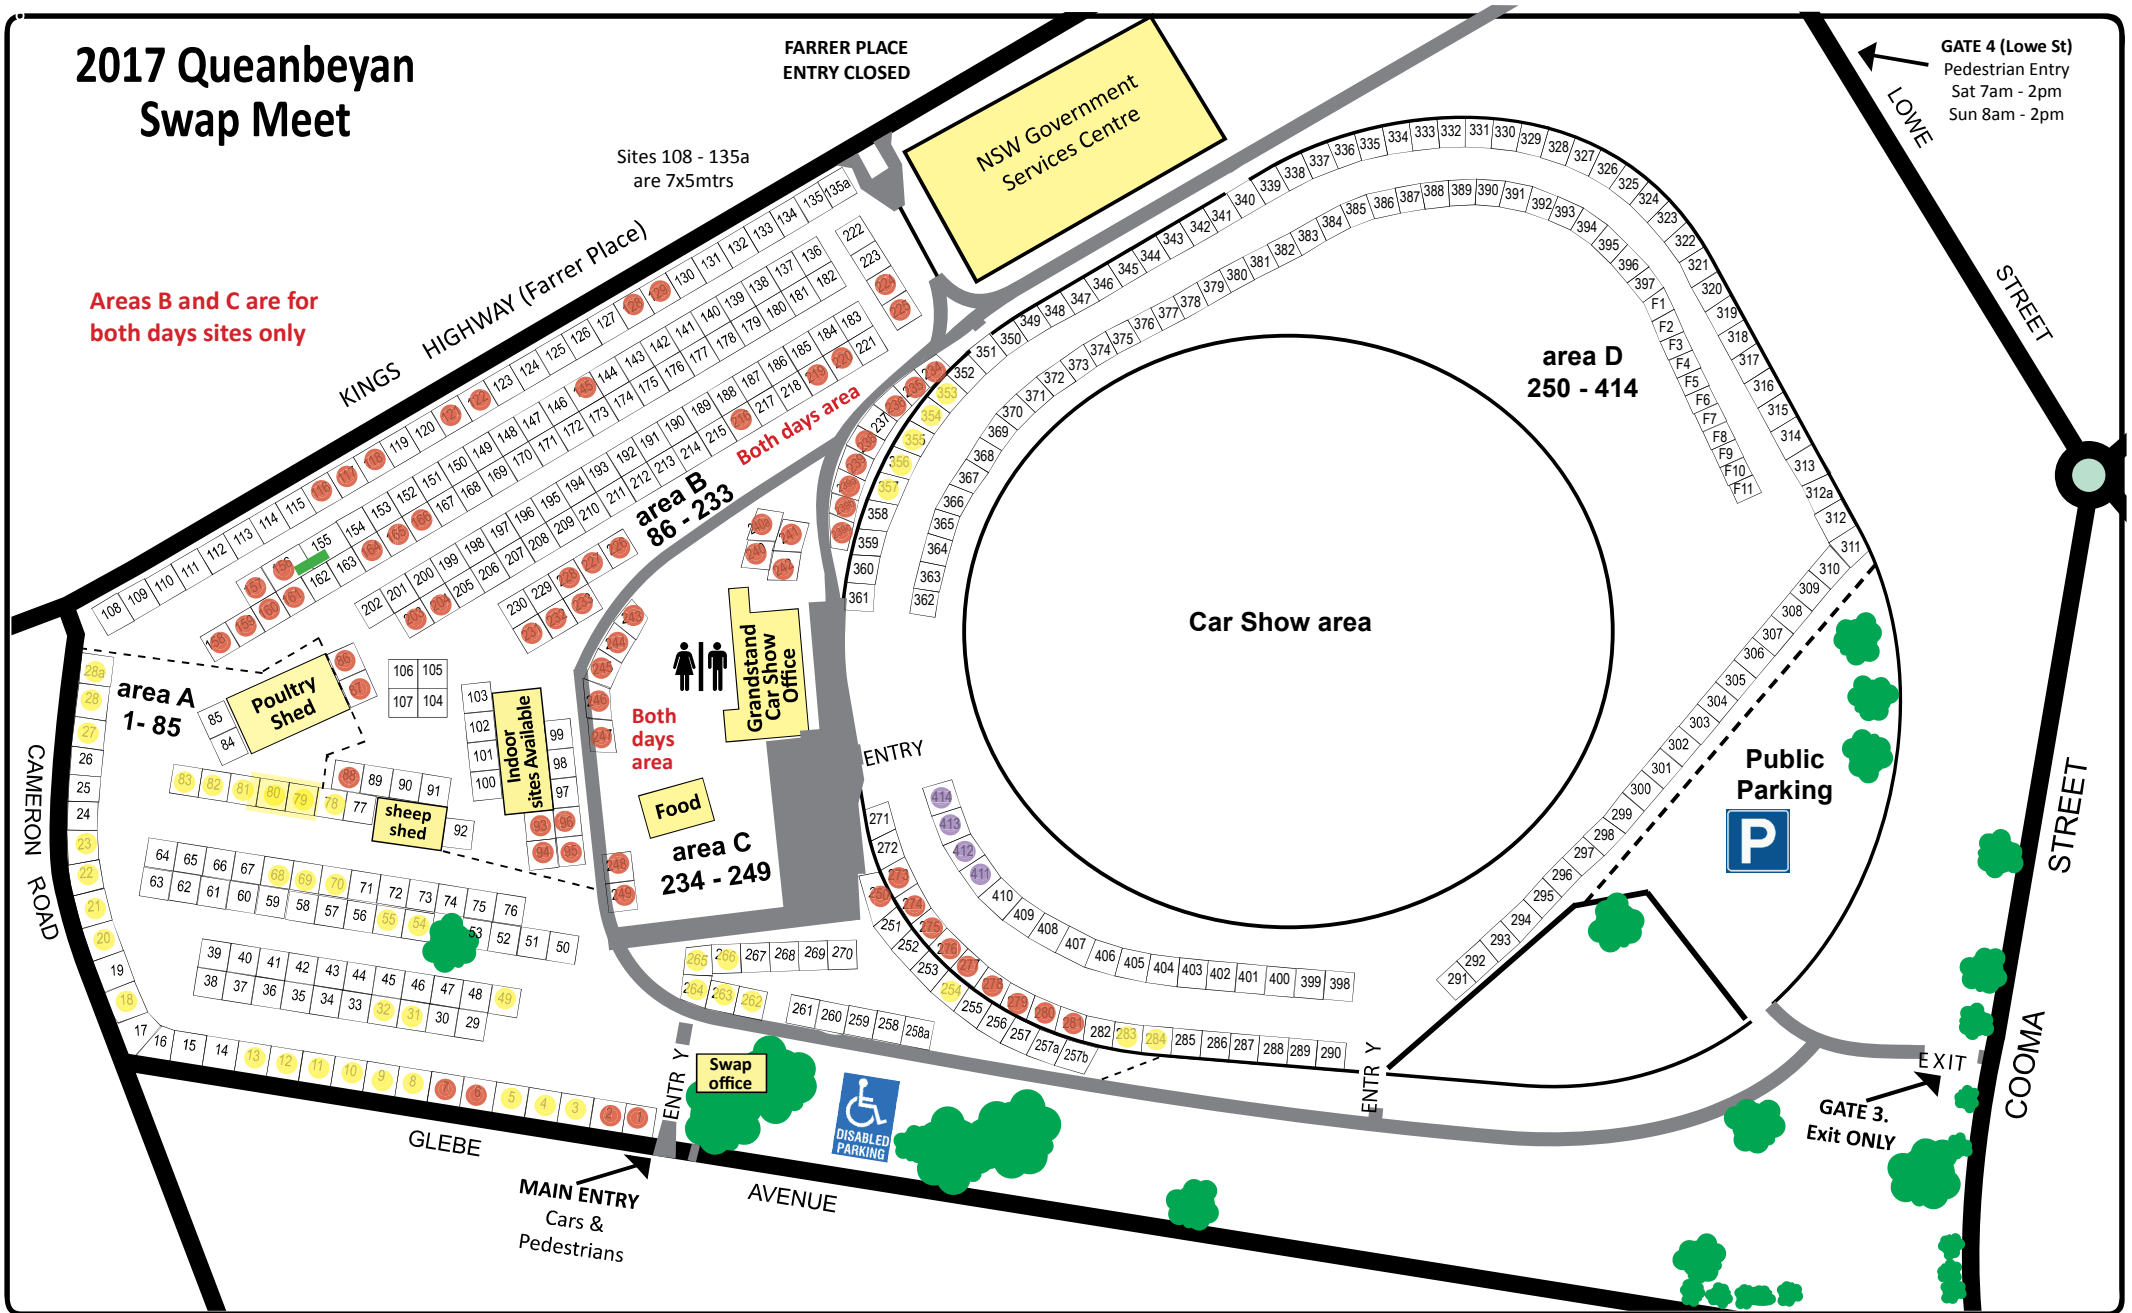

2017 Queanbeyan Swap Meet

GATE 4 (Lowe St)
 Pedestrian Entry
 Sat 7am - 2pm
 Sun 8am - 2pm

Areas B and C are for both days sites only

2017 Queanbeyan Swap Meet

- SITE BOOKED SATURDAY ONLY
- SITE BOOKED FOR SATURDAY AND SUNDAY
- SITE RESERVED FOR EVENT SPONSOR